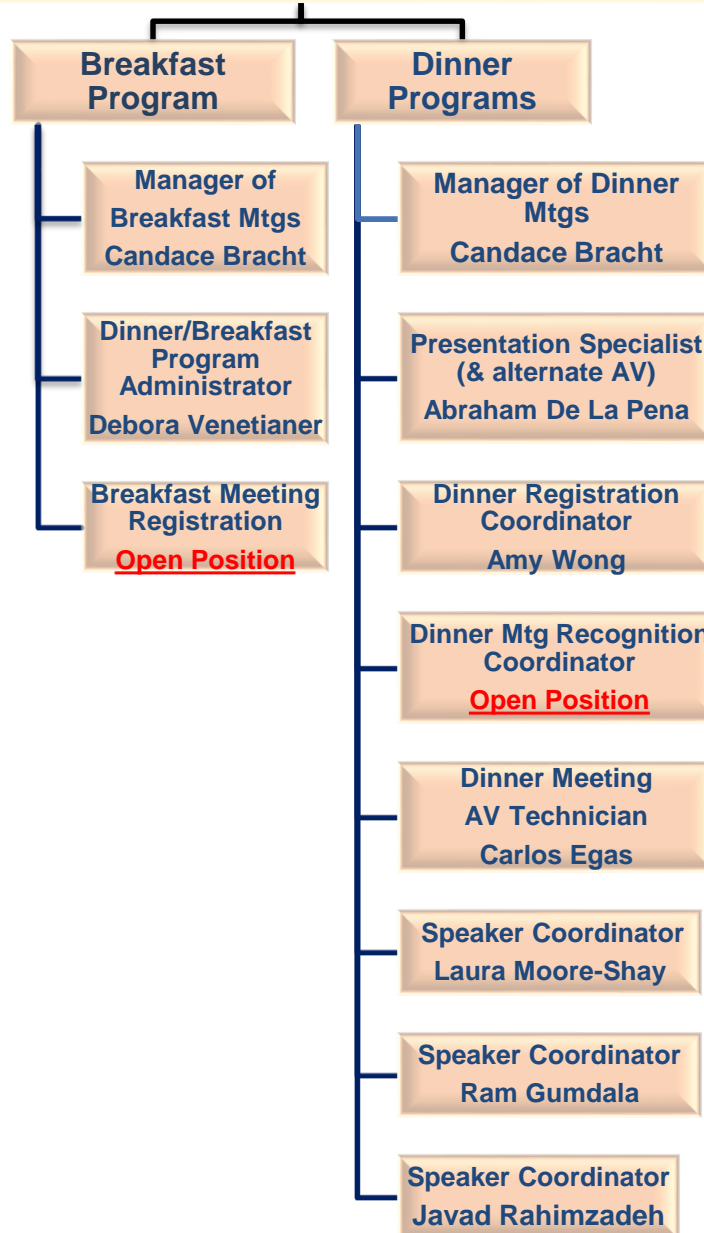

Director of Dinner/Breakfast Program

Rick Fox