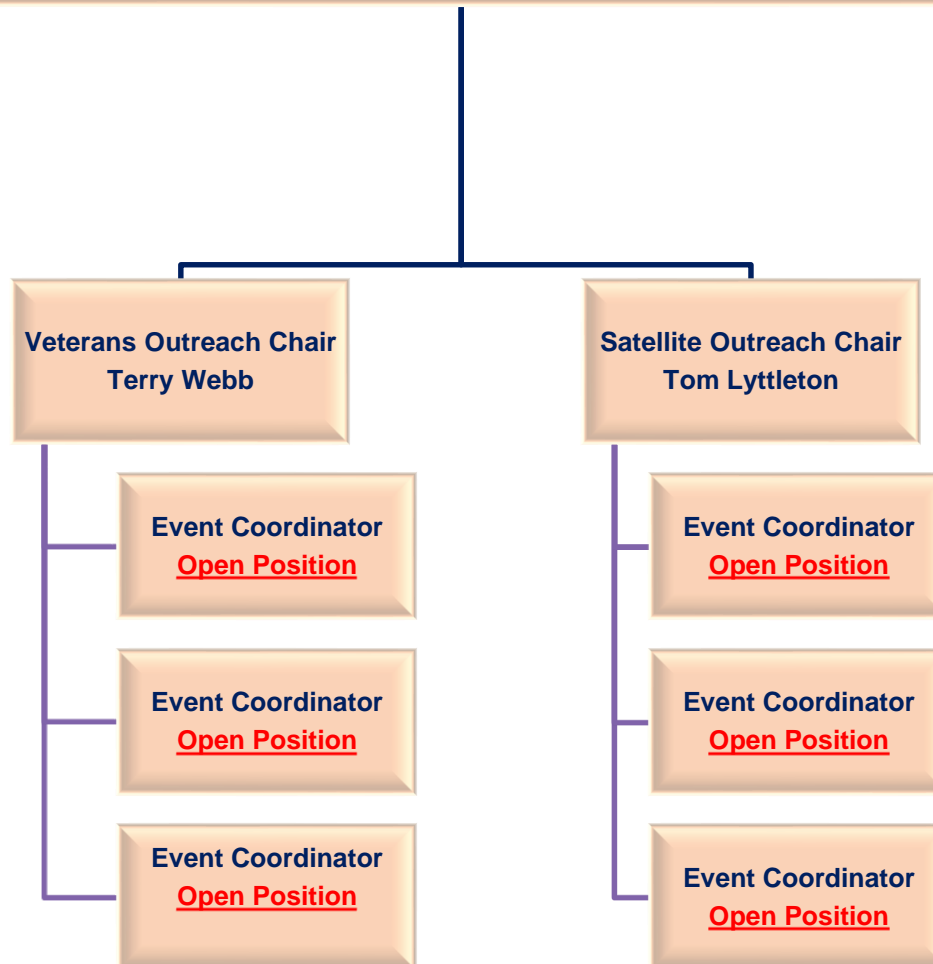

**Finance Specialist
Stephen George**

**Accounts Payable Team
Stacy Virga, Lead**

**AP Coordinator
Joanne Foley**

**Credit Card Manager
Linda Boe**

COMMUNICATION

KAUSTUBH DESHPANDE

VP

Director of Corporate and Academic Outreach
Manish Gandhi

**Outreach Relationship
Manager**
Lauren Kirkland, PMP

Corporate Outreach Chair
Drew Orgell

Academic Outreach Chair
Katy Poulos

**Career Opportunity
Coordinator**
Open Position

Director of Veterans & Satellite Outreach
Greta Blash