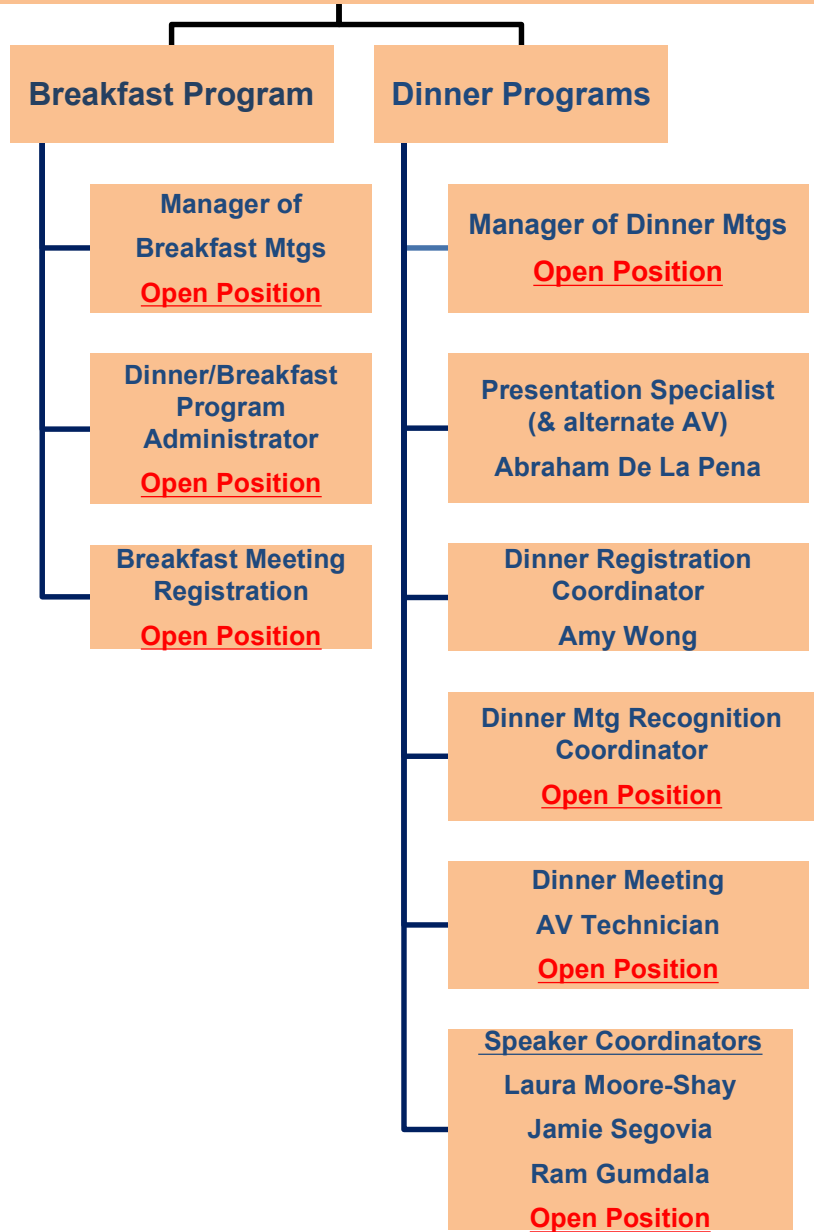

Director of Dinner/Breakfast Program
Rick Fox