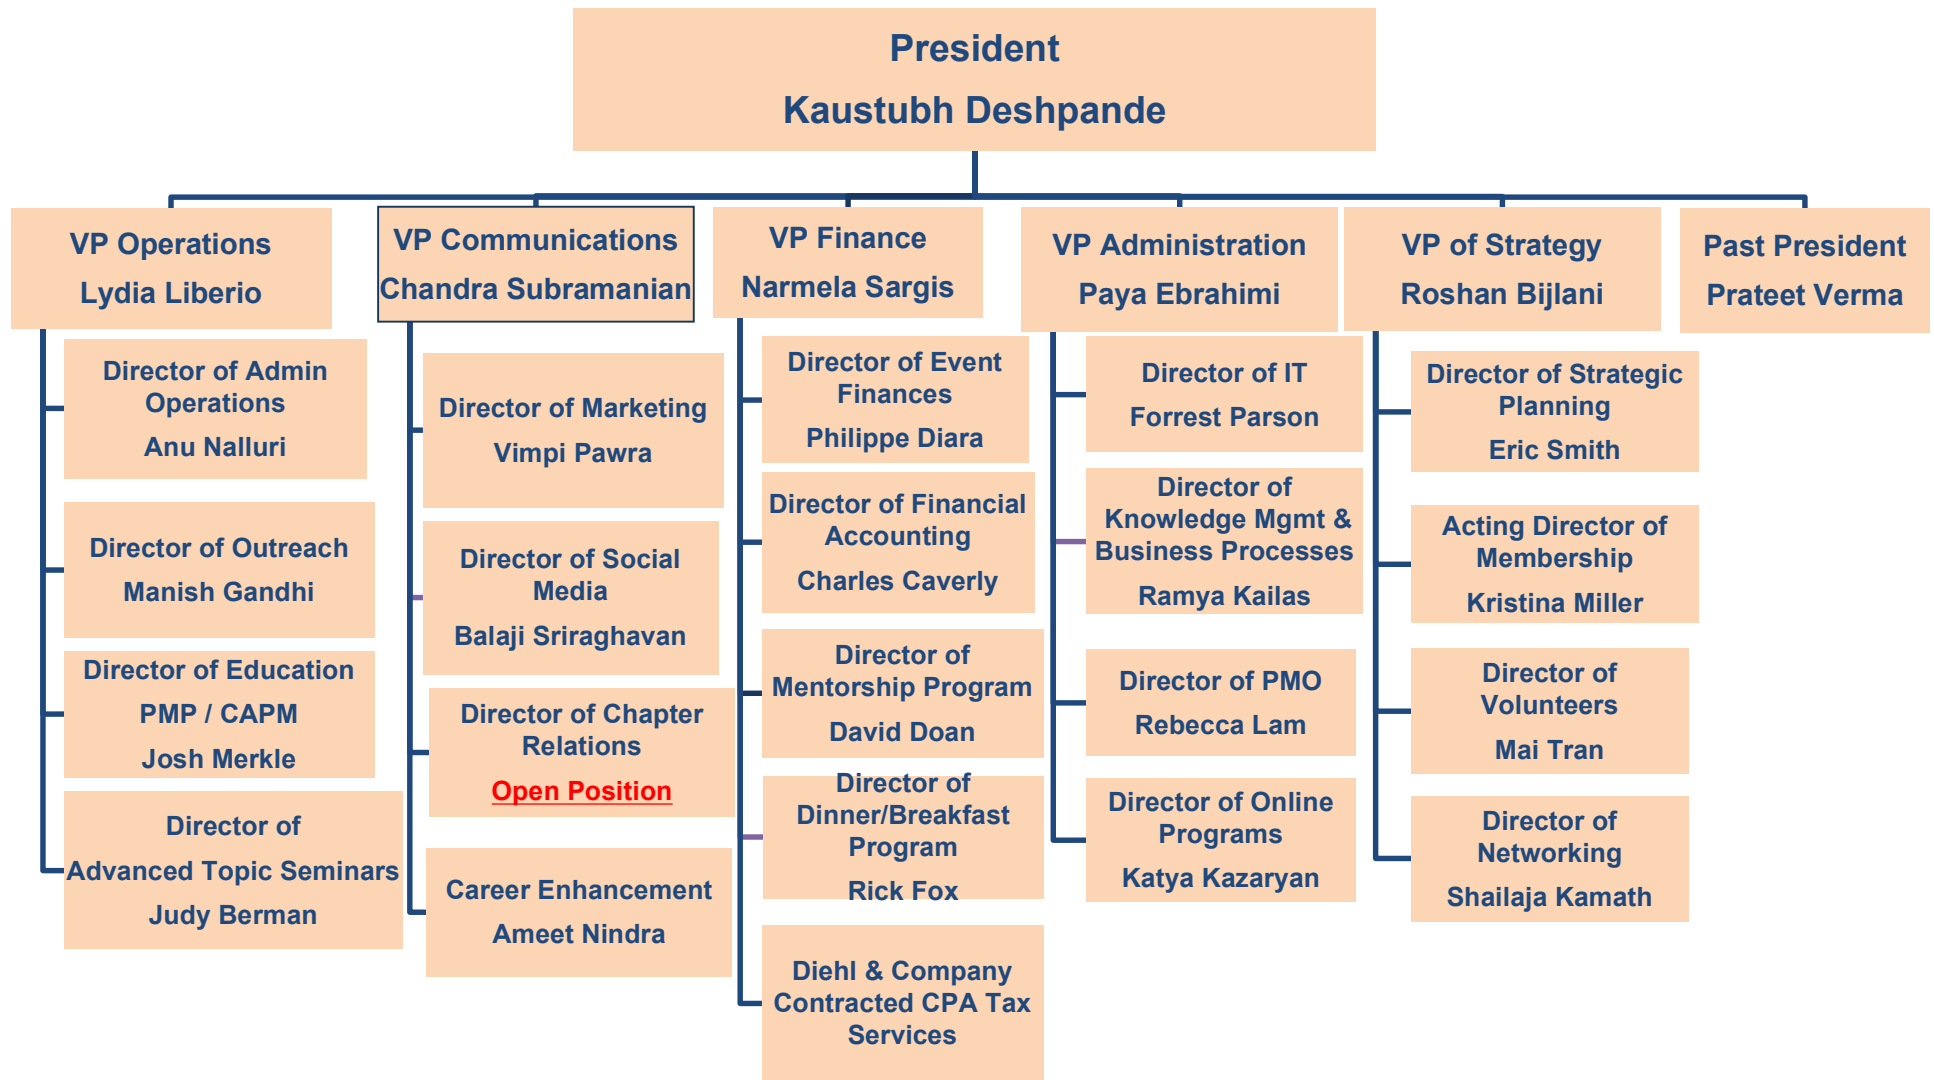

PMI Orange County

ORGANIZATION CHART

June 2020

Kaustubh Deshpande

PRESIDENT

OPERATIONS

Lydia Liberio

VP

Director of Administration Operations

Anu Nalluri

Vendor Database Analyst

Open Position

Elections Chair

Open Position

Compliance / Contracts Chair

Open Position