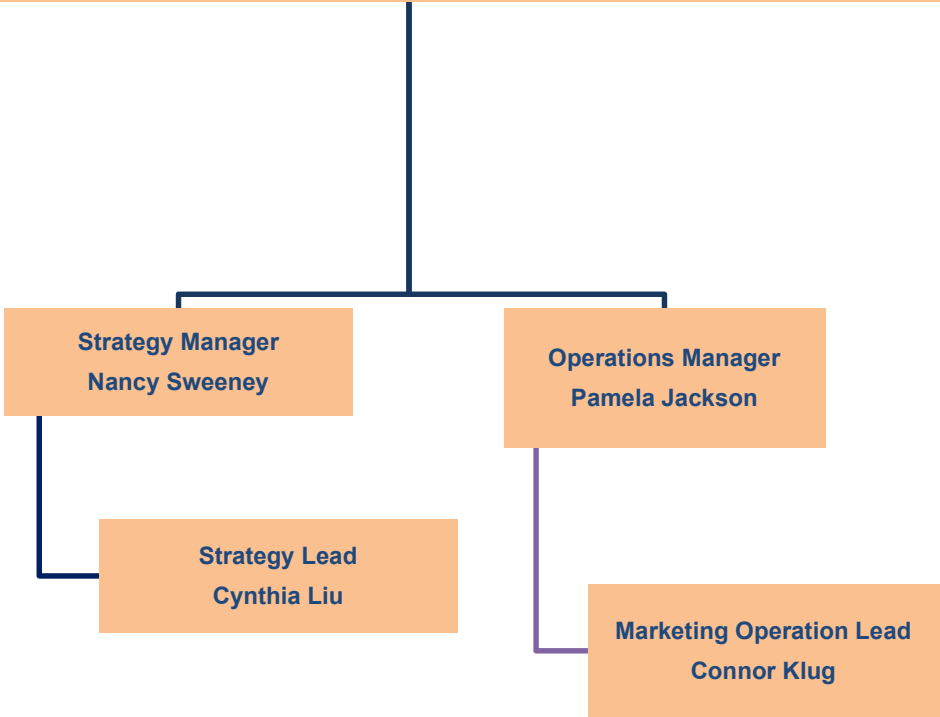

**Director of Marketing
Vimpi Pawra**