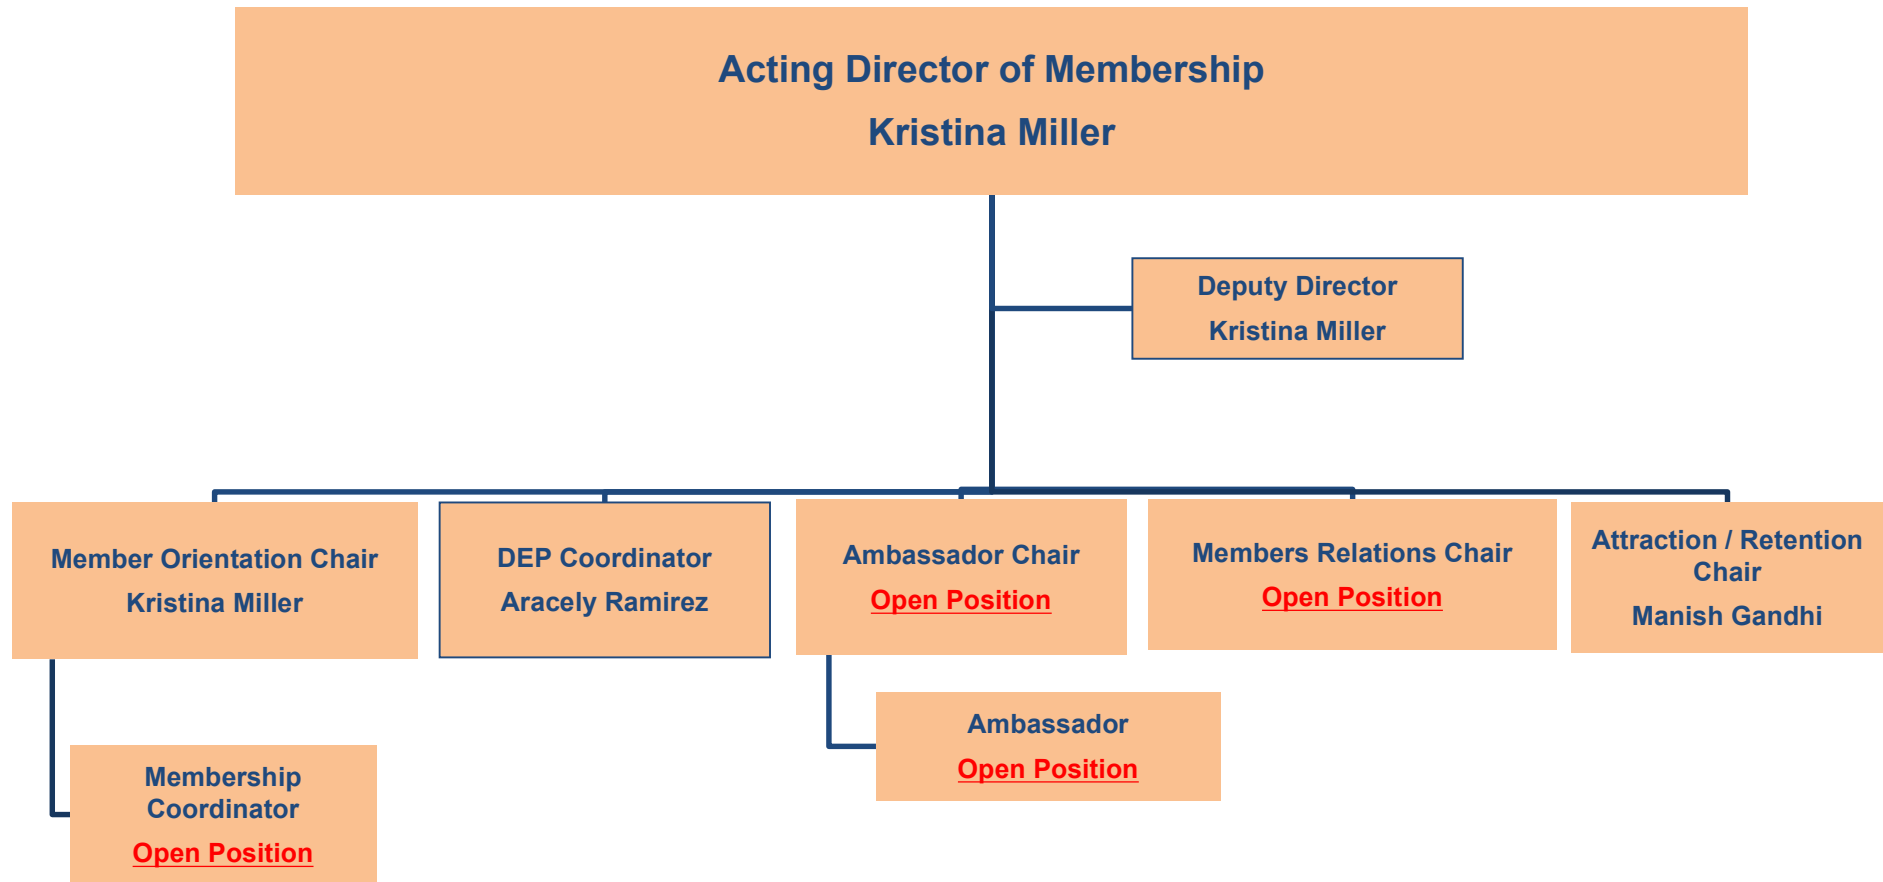

Director of Online Programs
Katya Kazaryan

STRATEGY

Roshan Bijlani

VP

**Director of Strategic Planning
Eric Smith**

**Project Analyst
Quincy Tam**

**Board of Governors Deputy
Brian May**

Director of Volunteers
Mai Tran

**Volunteer Registration
Coordinator**
Christine Chung

**Volunteer Registration
Coordinator**
Joyce Hester

Volunteer Data Manager
Andrew Muljana

**Volunteer On-boarding
Coordinator**
Aline Sifuentes

**Volunteer Recognition
Chair**
Stefania Forner