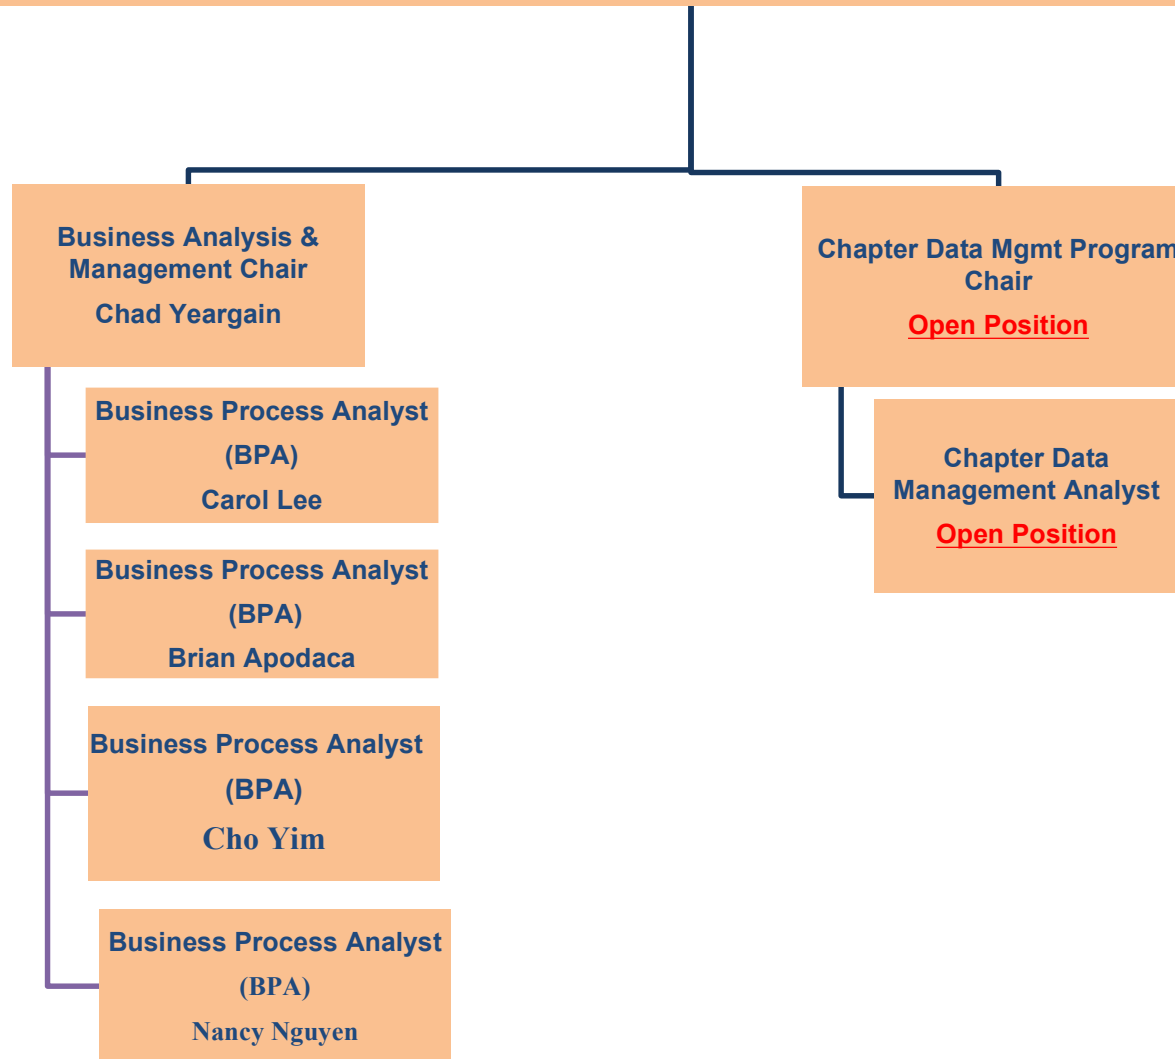

**Mentoring Program
Coordinator**
Tim Witten

Director of Dinner/Breakfast Program
Rick Fox

ADMINISTRATION

Paya Ebrahimi

VP

Director of Information Technology (IT)
Forrest Parson

Director of Knowledge Management & Business Processes
Ramya Kailas