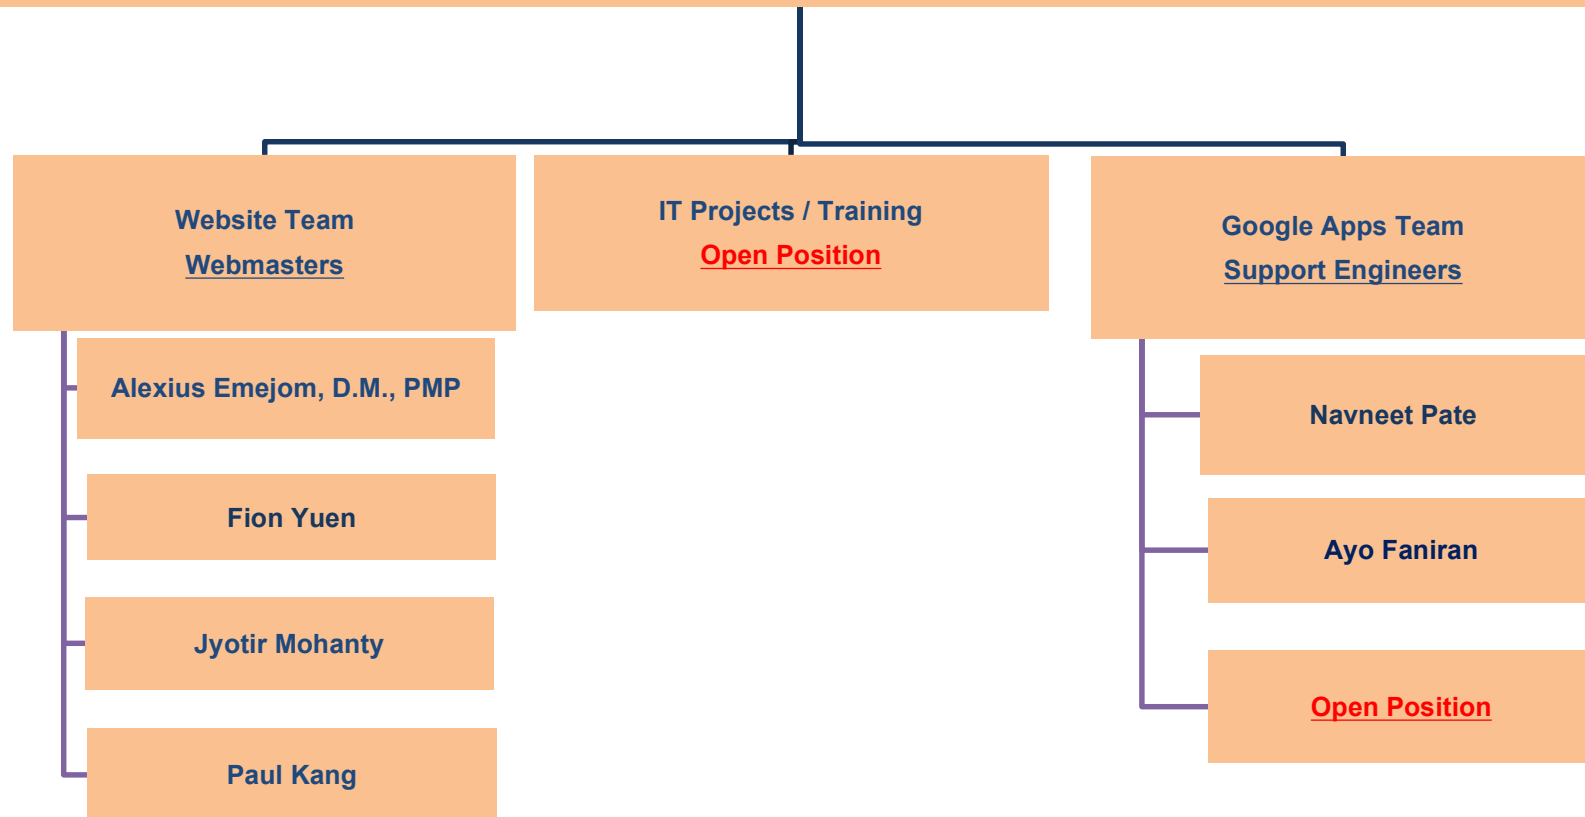

**Mentoring Program
Coordinator**
Tim Witten

Director of Dinner/Breakfast Program
Rick Fox

ADMINISTRATION

Paya Ebrahimi

VP

Director of Information Technology (IT)
Forrest Parson

Director of Knowledge Management & Business Processes
Ramya Kailas