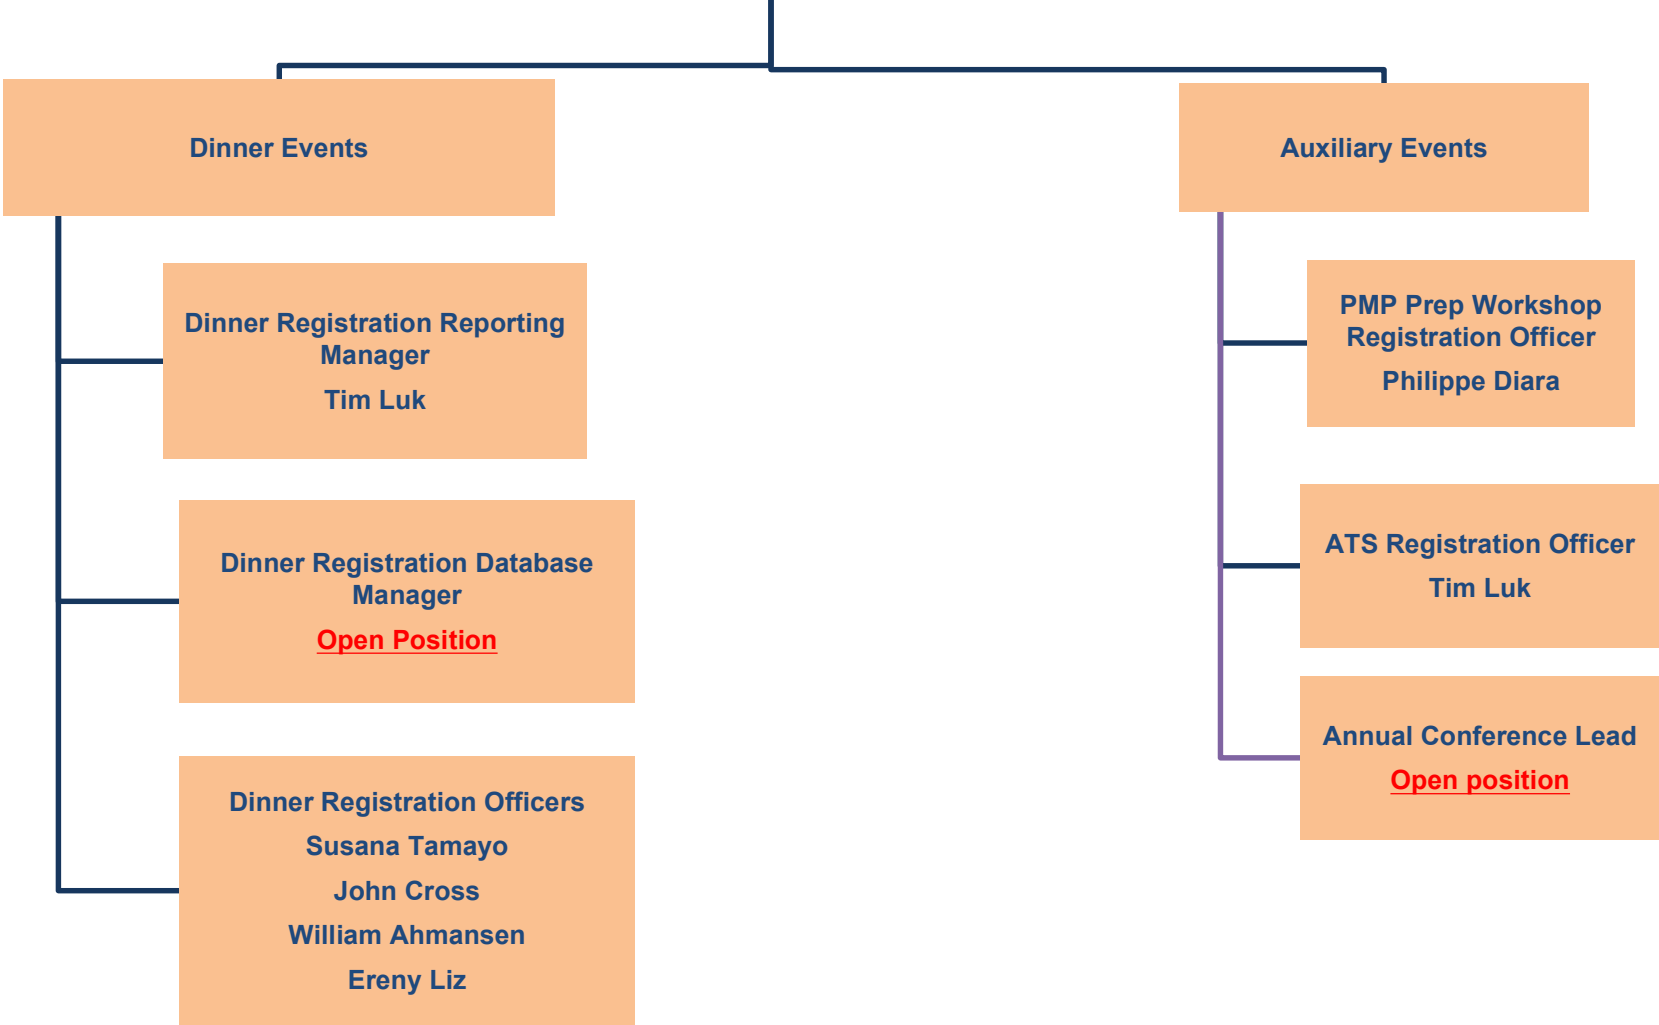

**Director of Career Enhancement
Ameet Nindra**

FINANCE

Narmela Sargis

VP

**Director of Finance Events
Philippe Diara**

Director of Mentorship Program
David Doan

Mentor Coordinator
Lisa Carrell

Mentee Coordinator
Jennifer Homesley