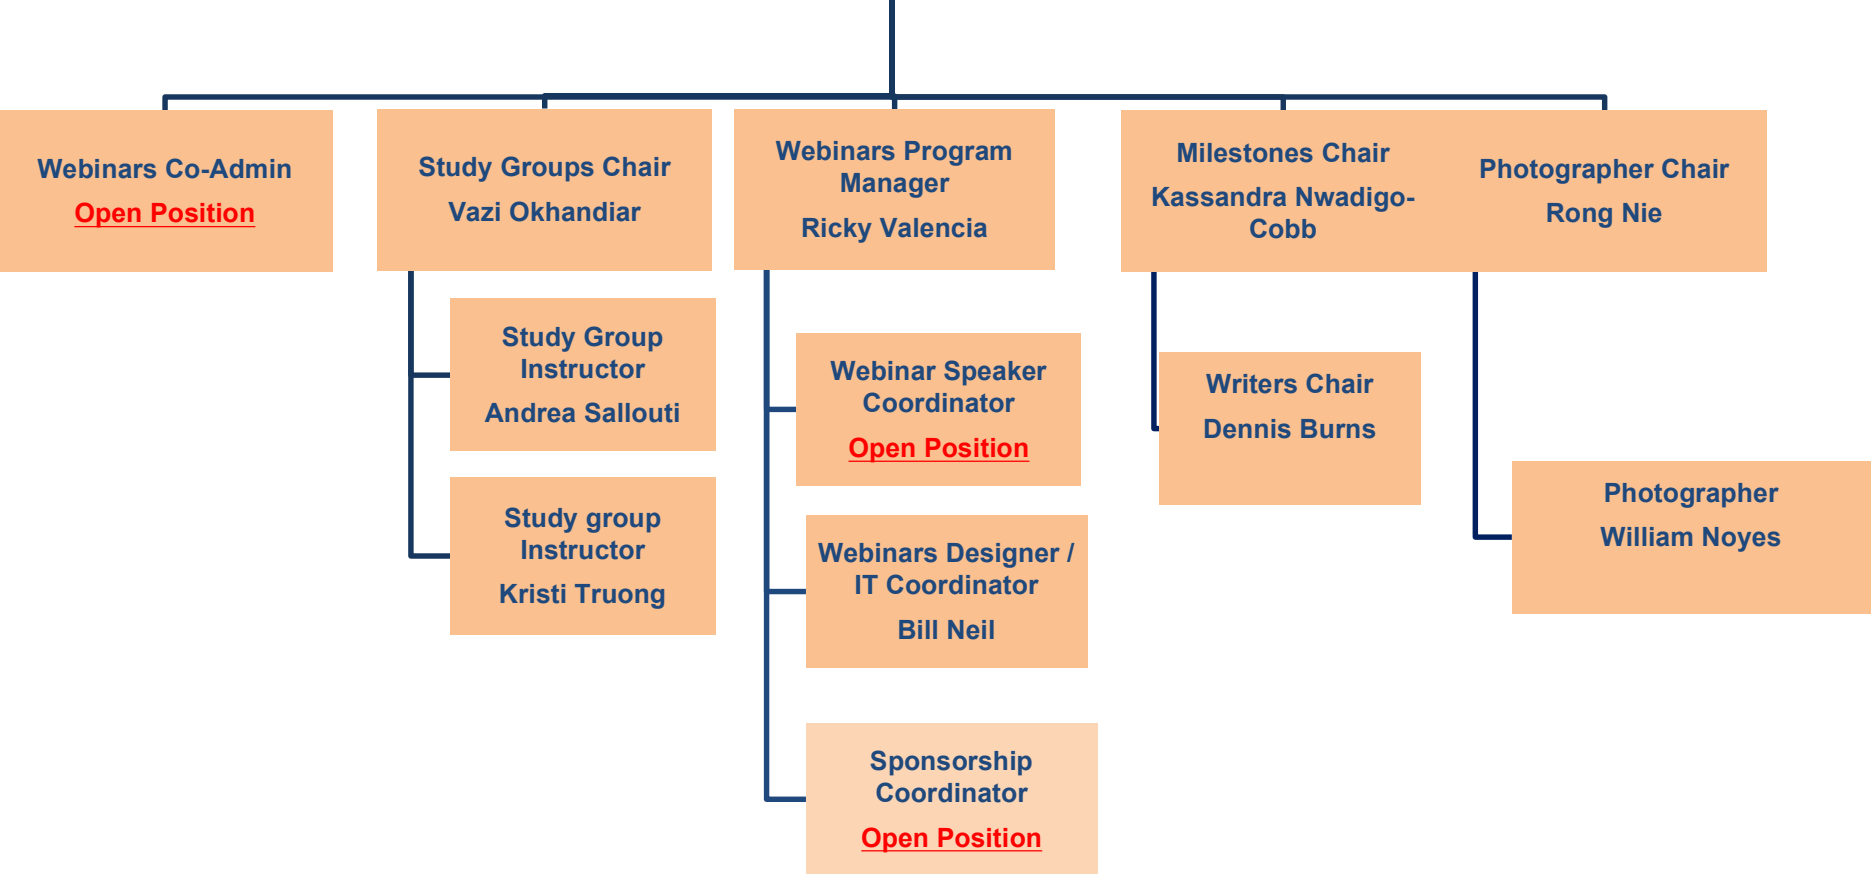

Director of Online Programs
Katya Kazaryan